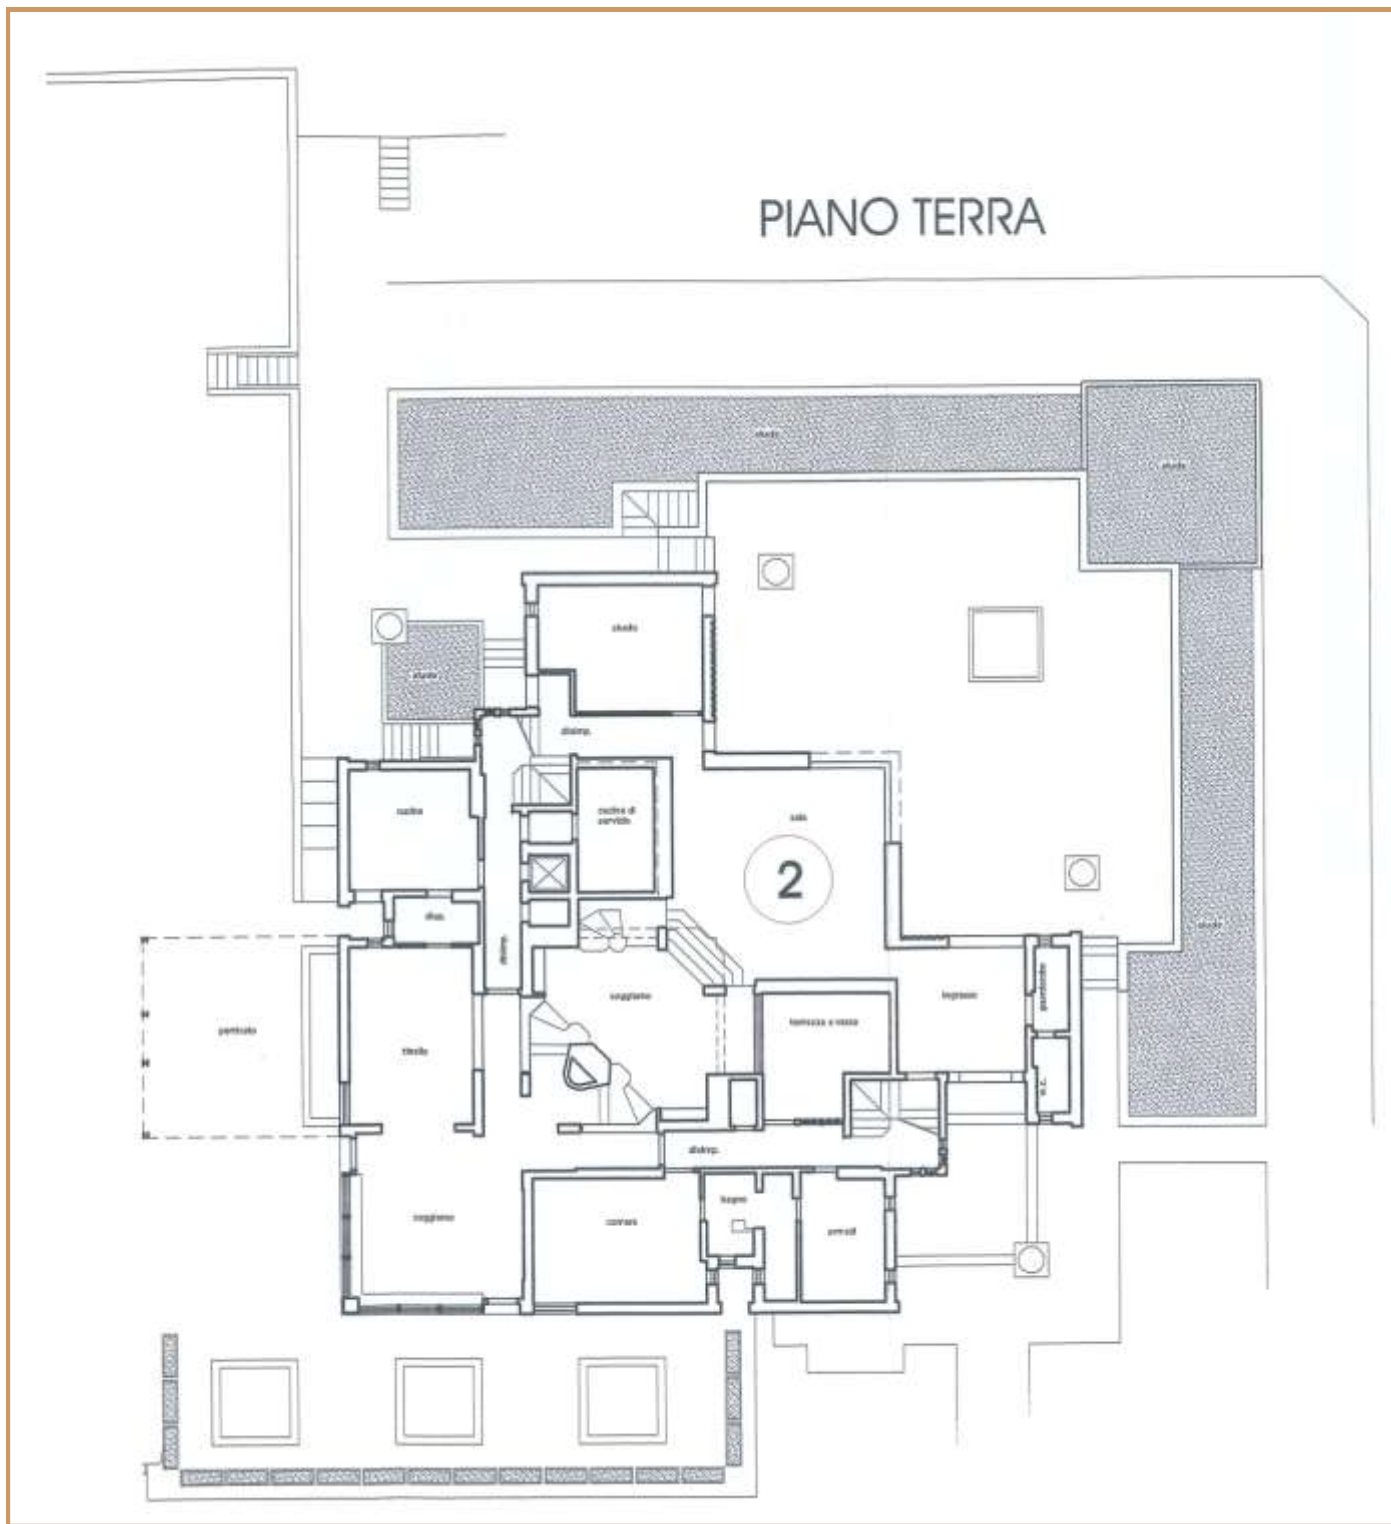

# Villa Monticello

(Square Meters)

Surface	1250
Land Lot	8000

# Basement

Ground Floor

# First Floor

# Second Floor