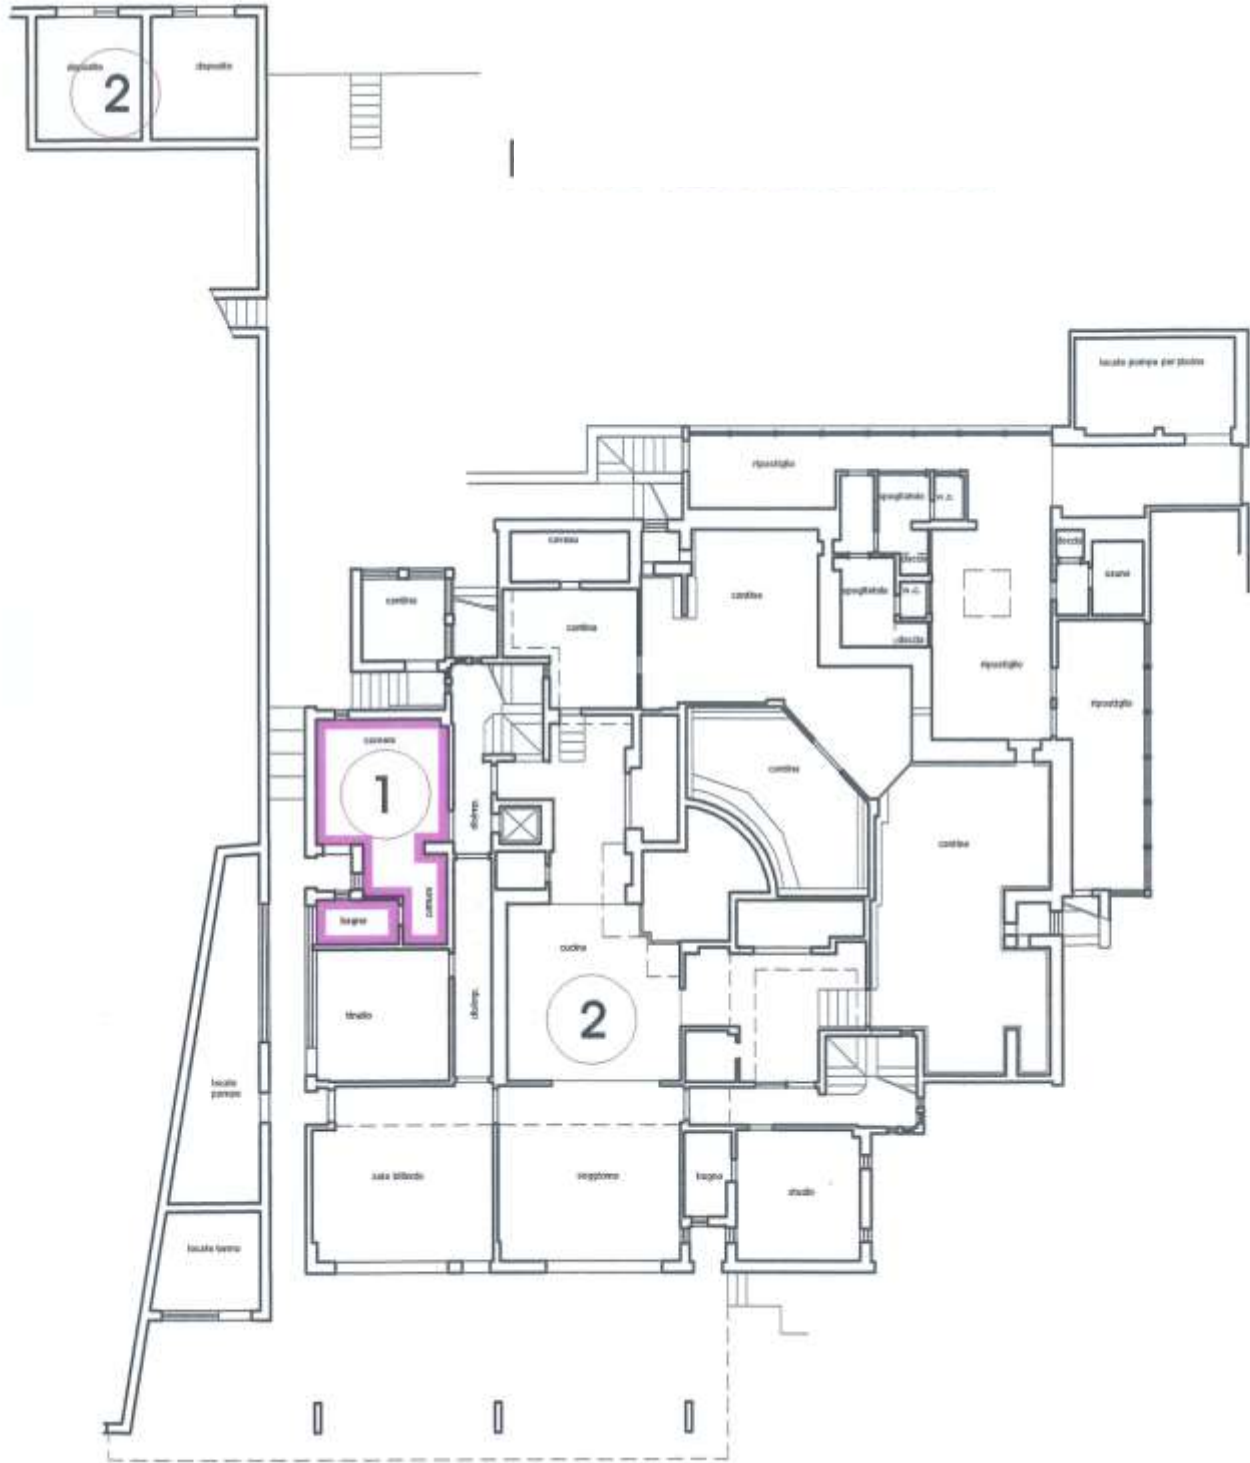

# Villa Monticello

(Square Meters)

Surface	1250
Land Lot	8000

# Basement

Ground Floor

# First Floor

# Second Floor