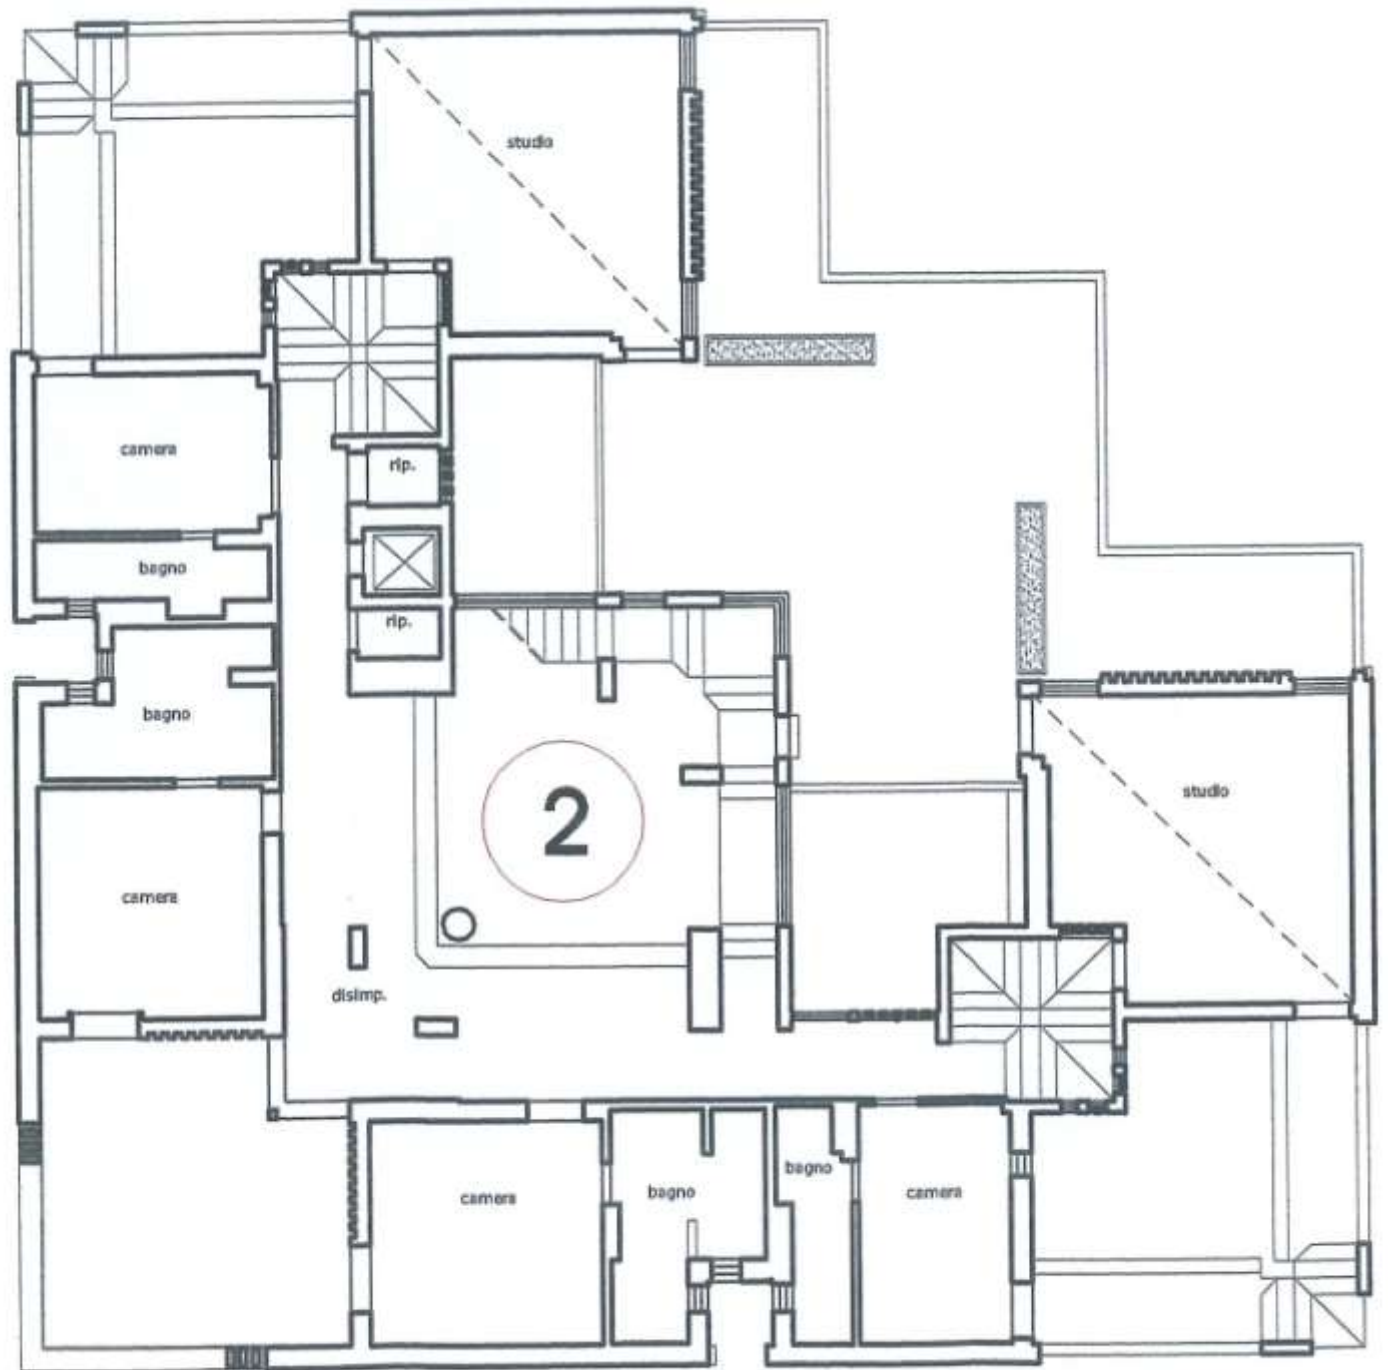

# Villa Monticello

(Square Meters)

Surface	1250
Land Lot	8000

# Basement

Ground Floor

# First Floor

# Second Floor